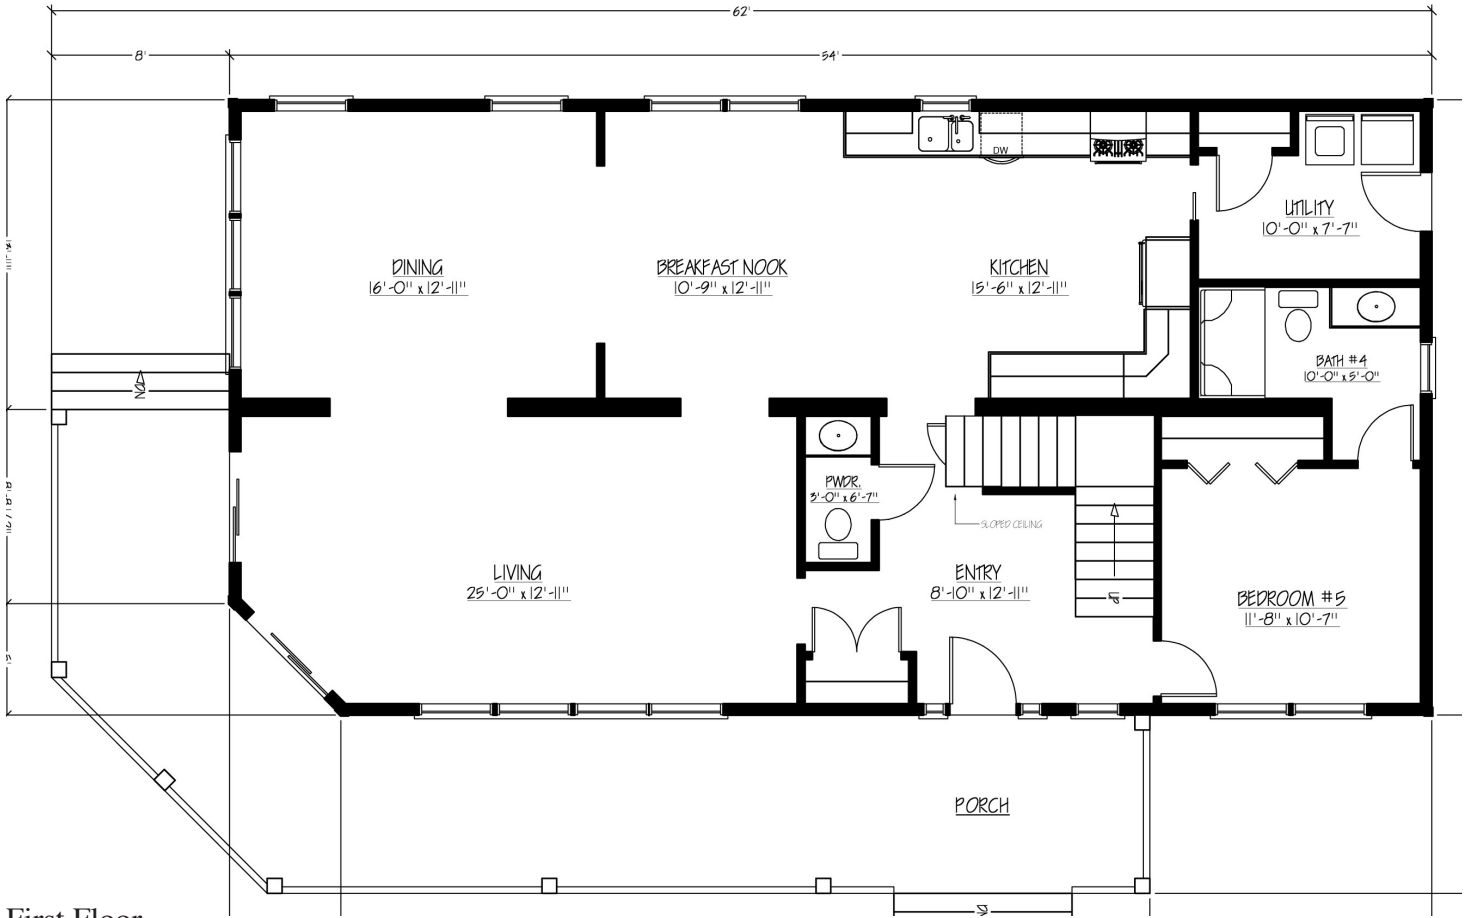

The Sea Bright

- 5 Bedrooms
- 3.5 Baths
- Spacious living area

*These floorplans can be adjusted to fit your lot size

First Floor

Second Floor